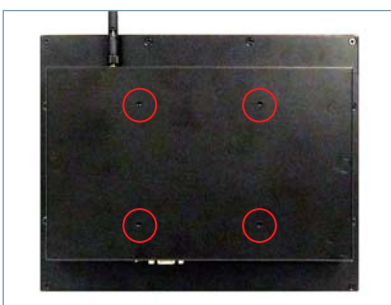

- Powerful graphics performance
- Low power consumption
- Quiet operation
- High reliability and stability
- Compact and ultra slim
- Popular I/O ports
- Rugged metal housing

Features

Compact and ultra slim design

Popular I/O ports to meet wide application demands

Standard 75 x 75mm VESA mount

Available in 8.4", 10.4" and 12.1" for eye-catching shelf applications

K780 Series

Rugged metal Panel PC adapts to different applications.